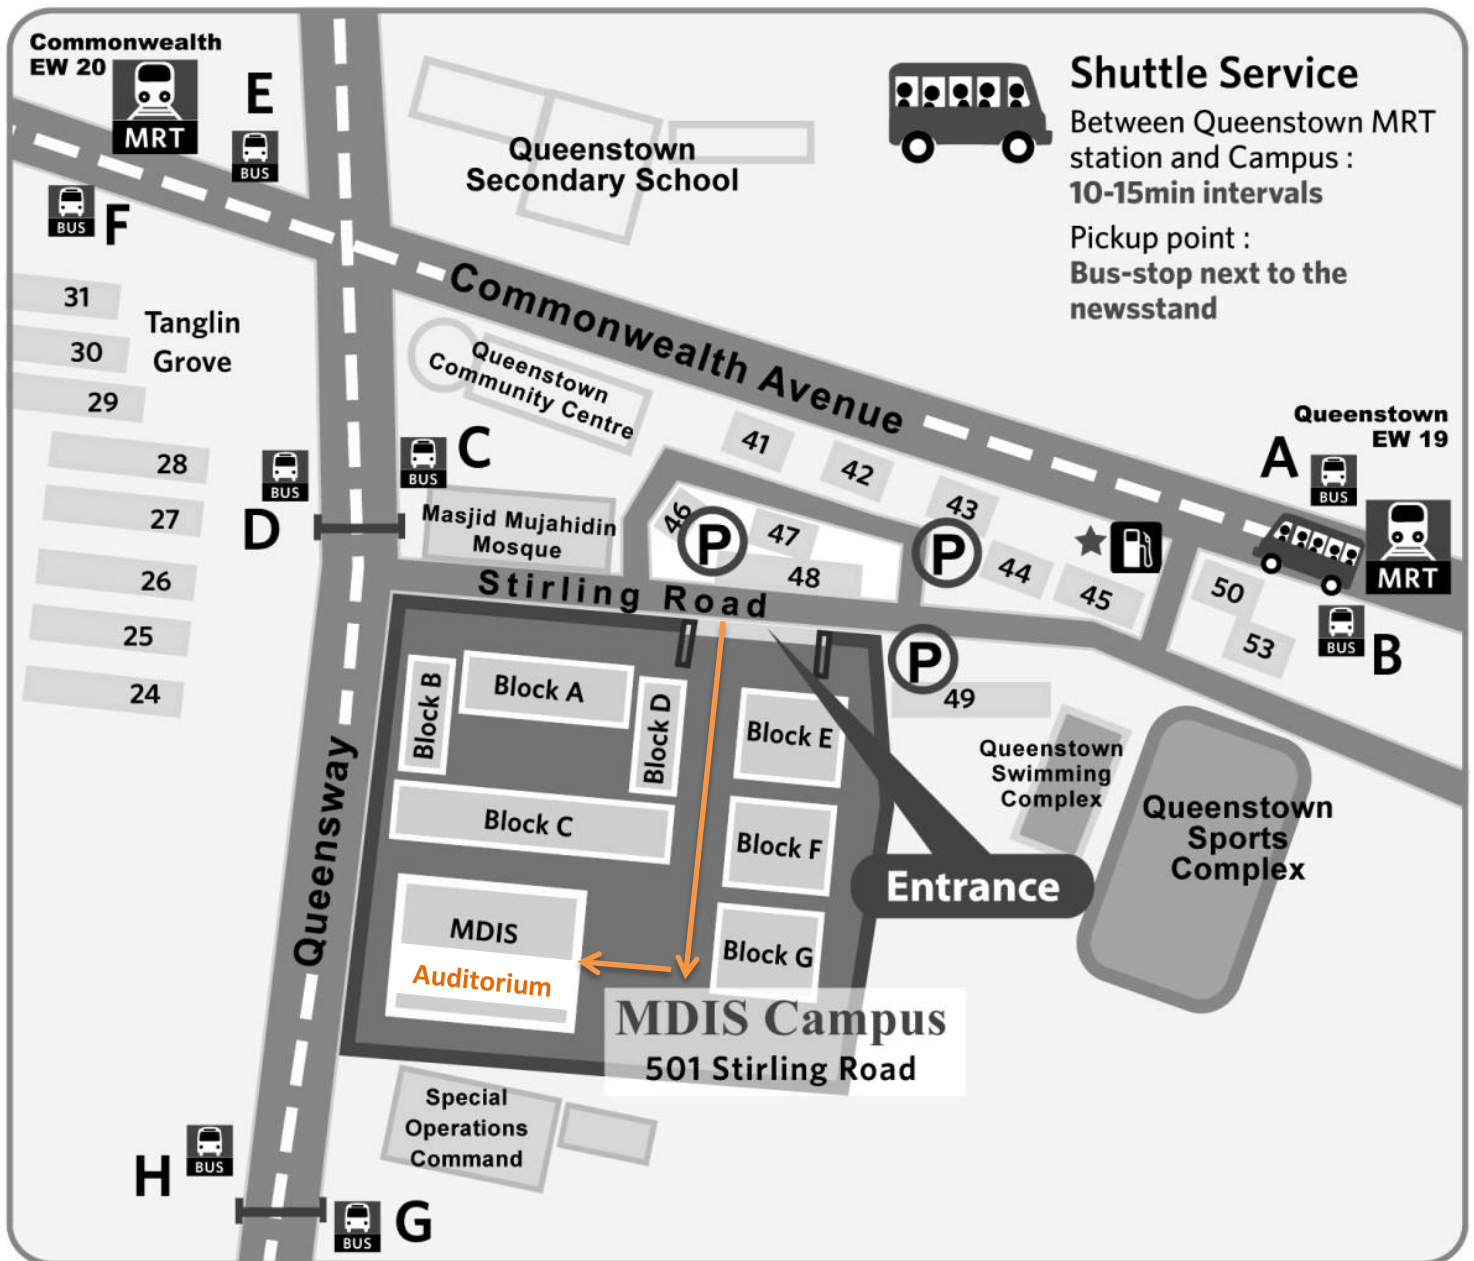

How to Get Here?

MDIS Campus: 501 Stirling Road Singapore 148951

Shuttle Service

Between Queenstown MRT station and Campus :
10-15min intervals

Pickup point :
Bus-stop next to the newsstand

Nearest MRT Stations

Queenstown MRT (EW19)
Walking 9 min from Exit A to here

Bus Shuttle Service Pick-up Location From MDIS Campus to Queenstown MRT

Monday - Friday

7.30am to 9.15am
11.45am to 1.45pm
3.00pm to 4.00pm
5.15pm to 7.15pm
9.30pm to 10.30pm

Bus Stop E & F

32, 100, 105, 111, 145, 147, 195, 196, 198, 970

Bus Stop G & H

51, 93, 100, 123, 147, 153, 196, 198, 855, 961

Note:

Pick-up intervals at approximately every 10 minutes
Exit A from Queenstown MRT Station
No Shuttle Bus on Sundays and Public Holidays

Nearby HDB Parking Lots

1. Between blocks 46 & 47, Stirling Road
2. Beside block 44, Stirling Road
3. In front of block 49, Stirling Road