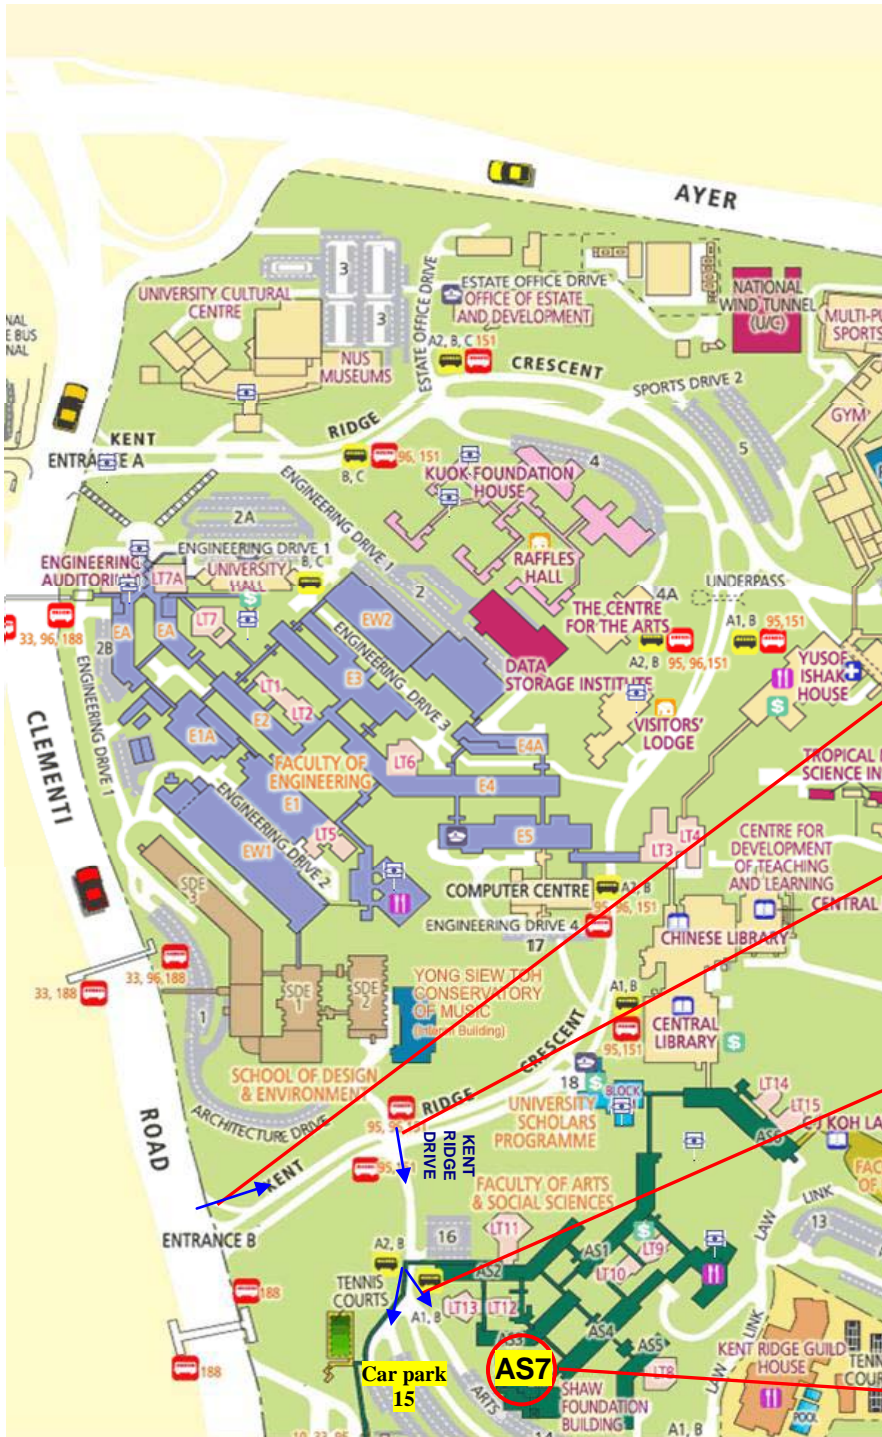

# DIRECTION MAP TO NUS KENT RIDGE CAMPUS

Enter by ENTRANCE B into Kent Ridge Crescent

First right turn into Kent Ridge Drive

Turn left into second car park (after bus-stop).

Barrier will lift automatically (10min grace period).

8 cents per minute (payment by cash card at exit).

Visitors are advised to park at **Carpark 15** opposite (1.5 cents per minute). Turn right after bus-stop.

## Directions to Asia Research Institute

1. Enter from Entrance B along Clementi Road (into Kent Ridge Crescent)
2. Then take the first right turn (into Kent Ridge Drive)
3. Enter second car park on the left after bus-stop (into Arts Link)